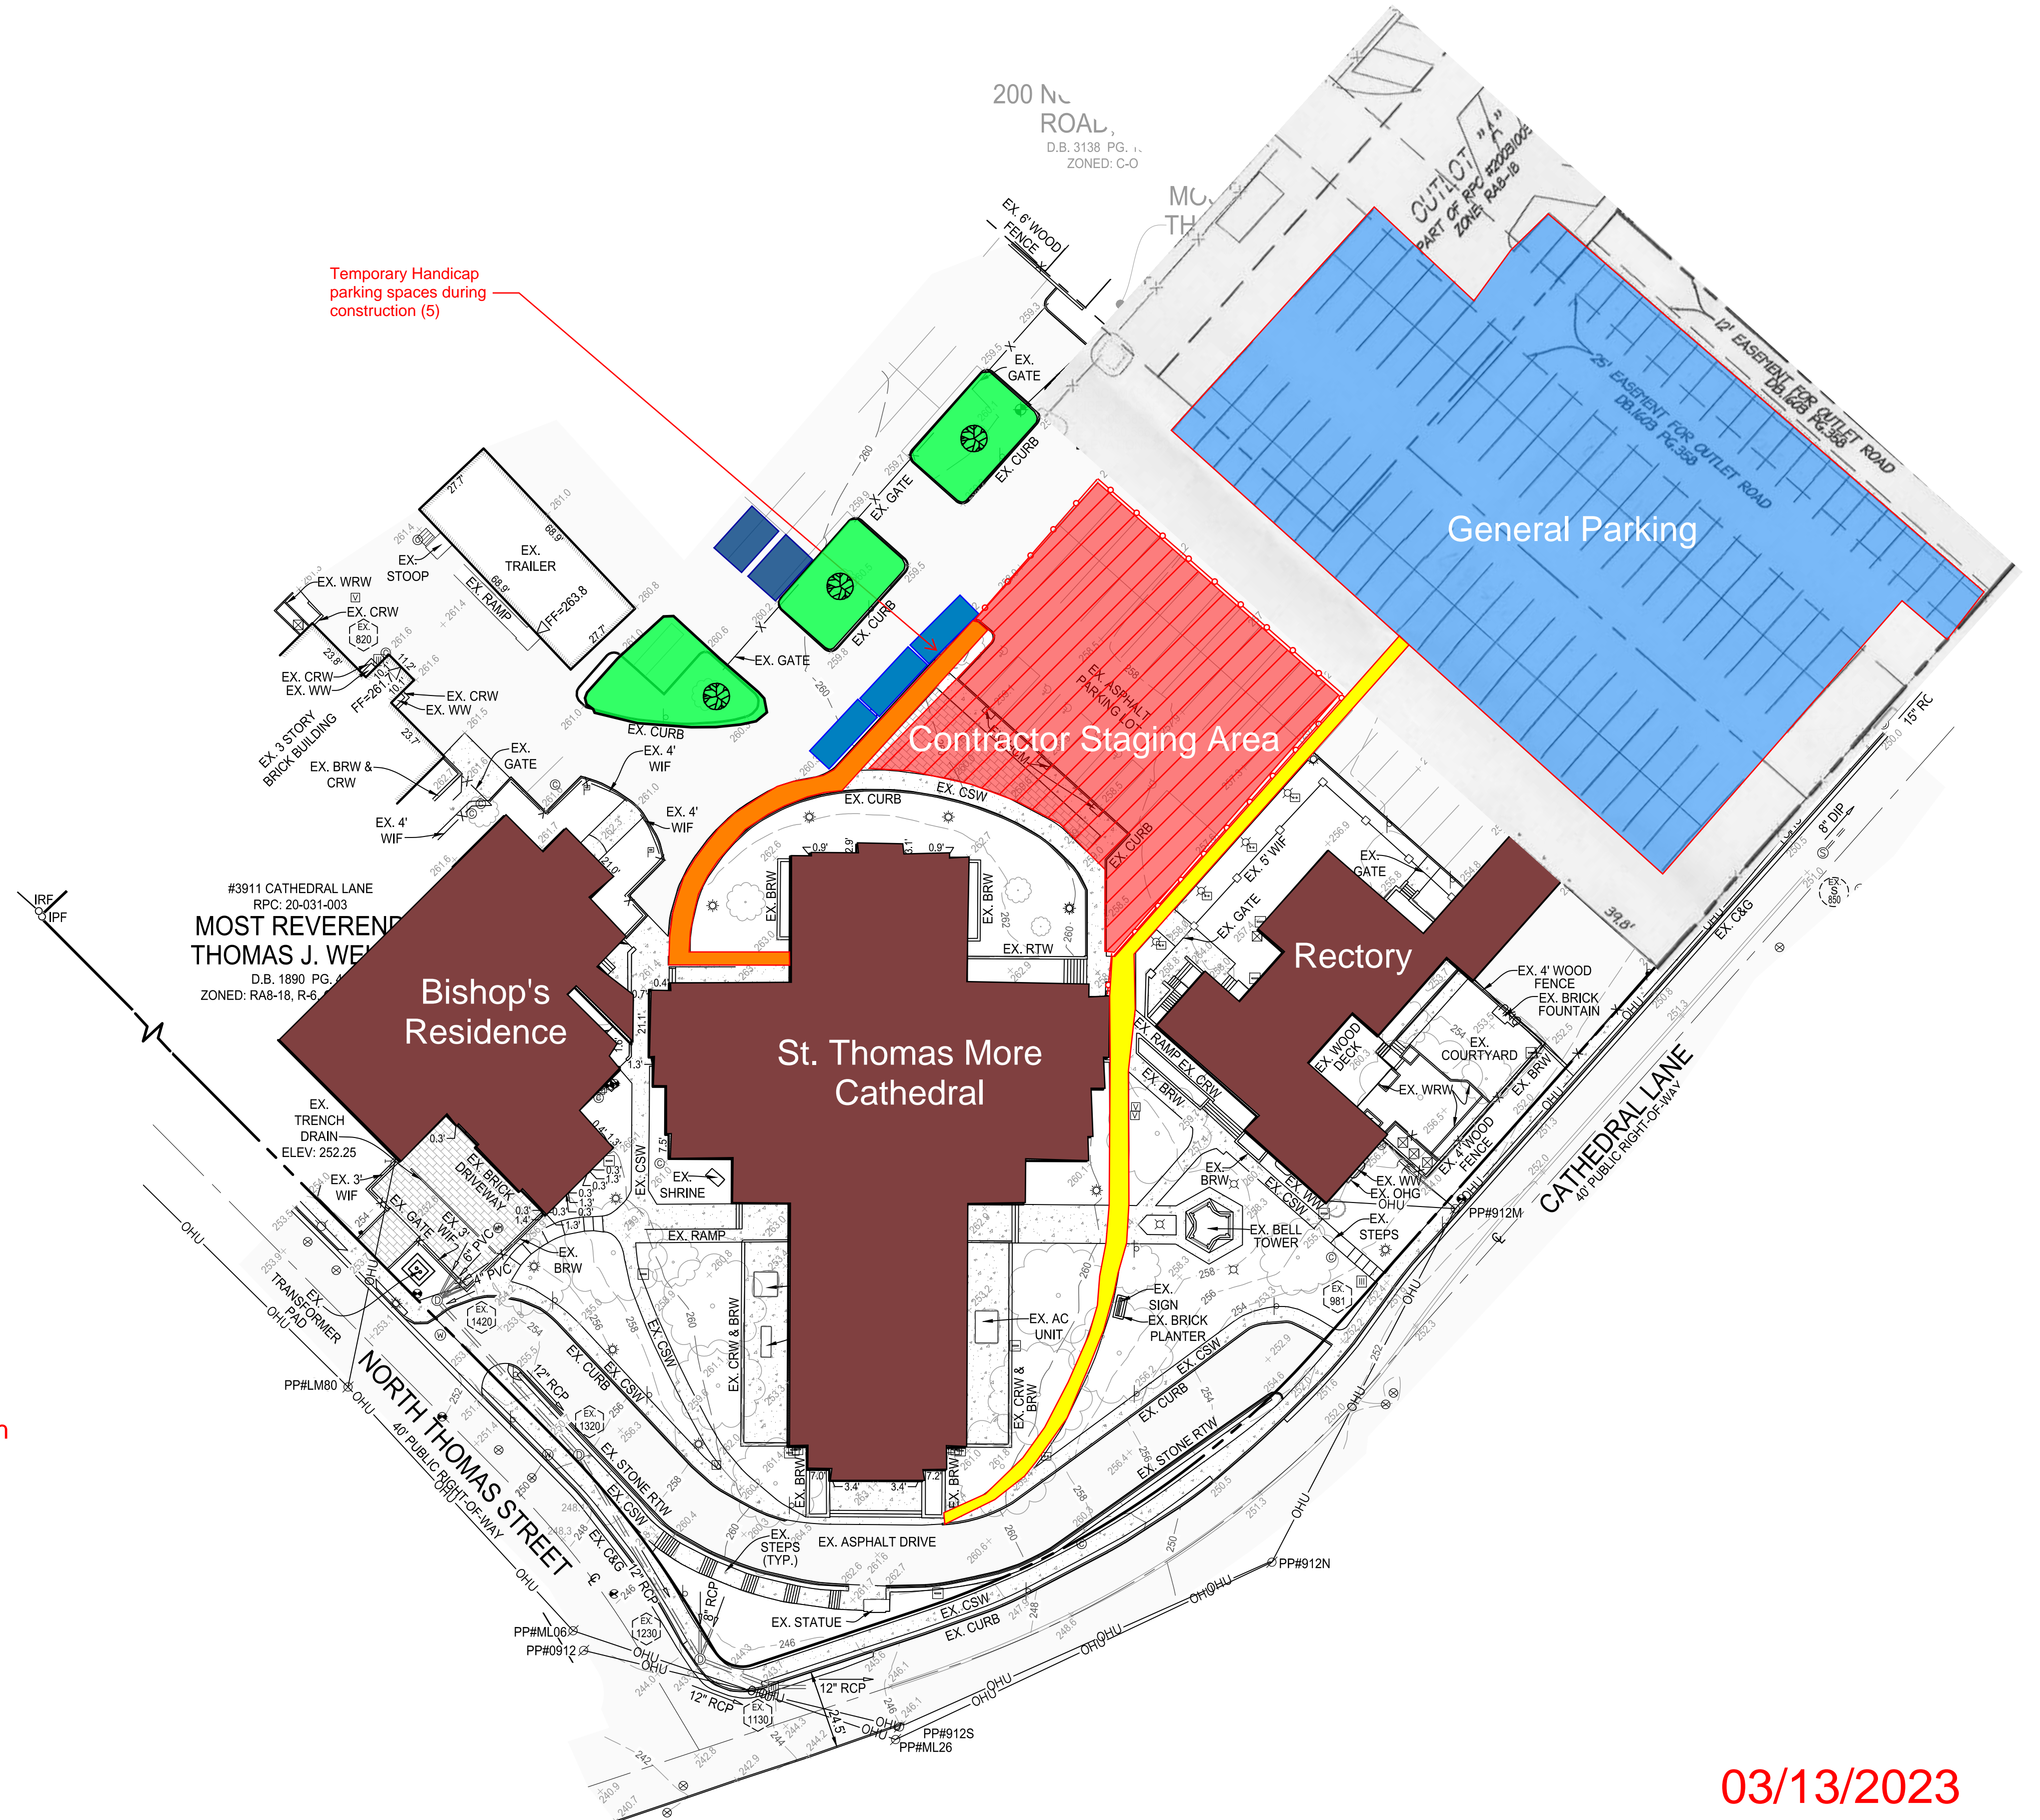

Temporary Parking Spaces

Handicap / Disabled parking during construction

Temporary handicap entry door. Protective passage to existing Elevator down to Burke Hall.
Temporary Handicapp ramp with assistance

West side access to Burke Hall During Construction

Color Key

- General Parking
- Handicap Parking
- Handicap Entry Path
- Burke Hall Entry Path

03/13/2023

STM Cathedral Burke Hall access During Construction