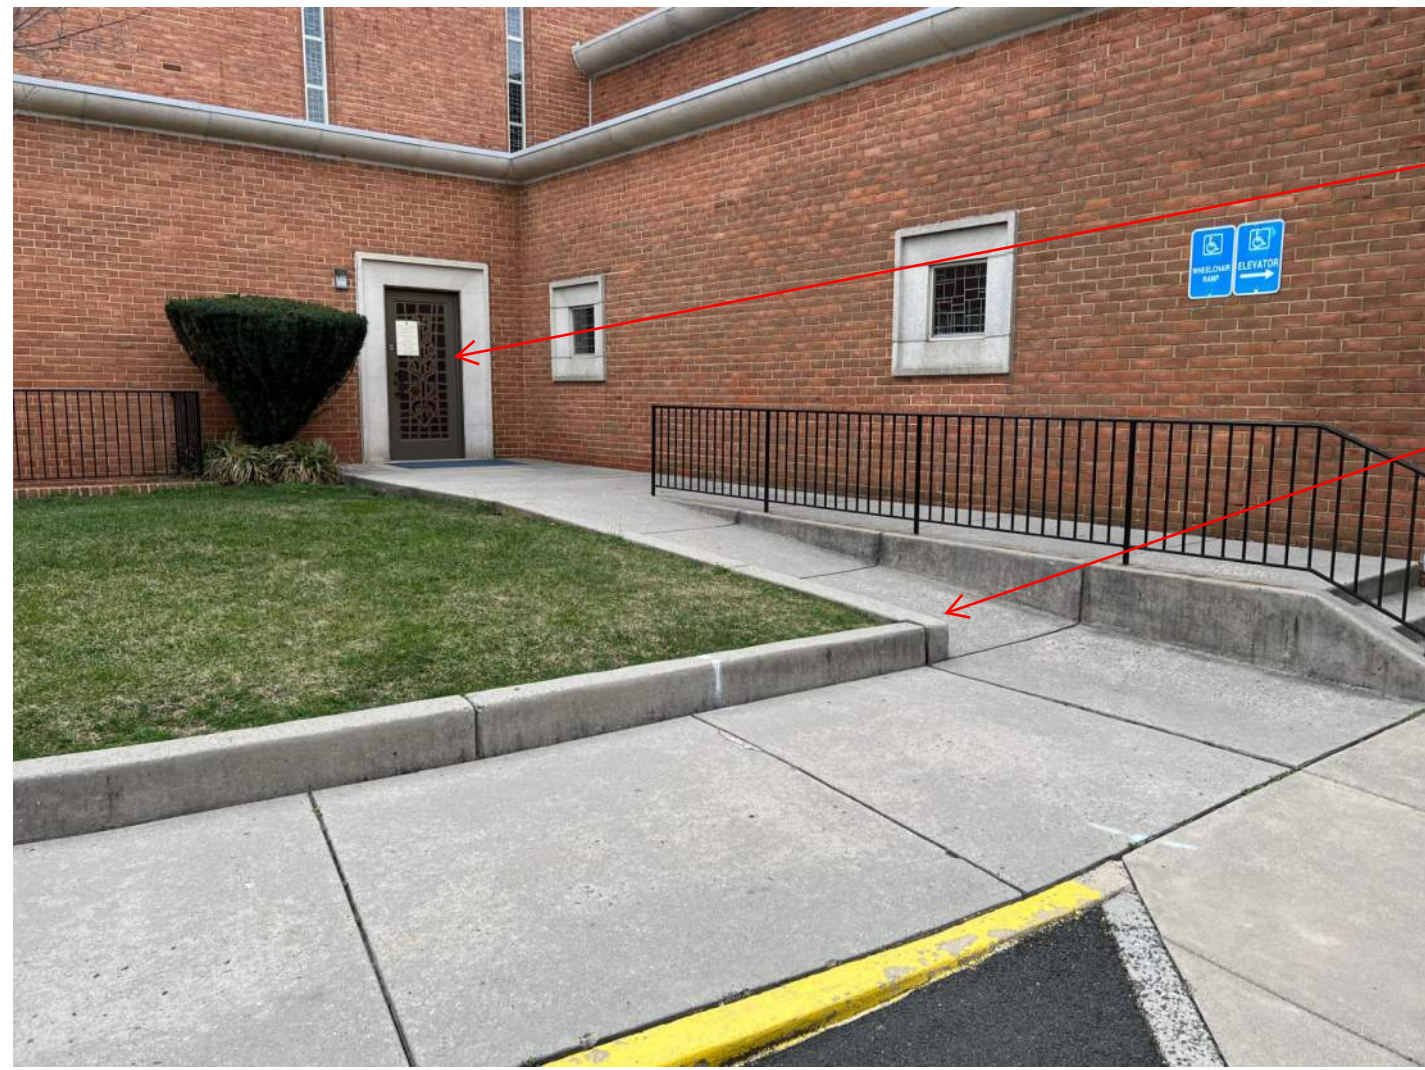

Temporary Parking Spaces

Handicap / Disabled parking during construction

Temporary handicap entry door. Protective passage to existing Elevator down to Burke Hall.
Temporary Handicapp ramp with assistance

West side access to Burke Hall During Construction

Color Key

- General Parking
- Handicap Parking
- Handicap Entry Path
- Burke Hall Entry Path

03/13/2023

STM Cathedral Burke Hall access During Construction